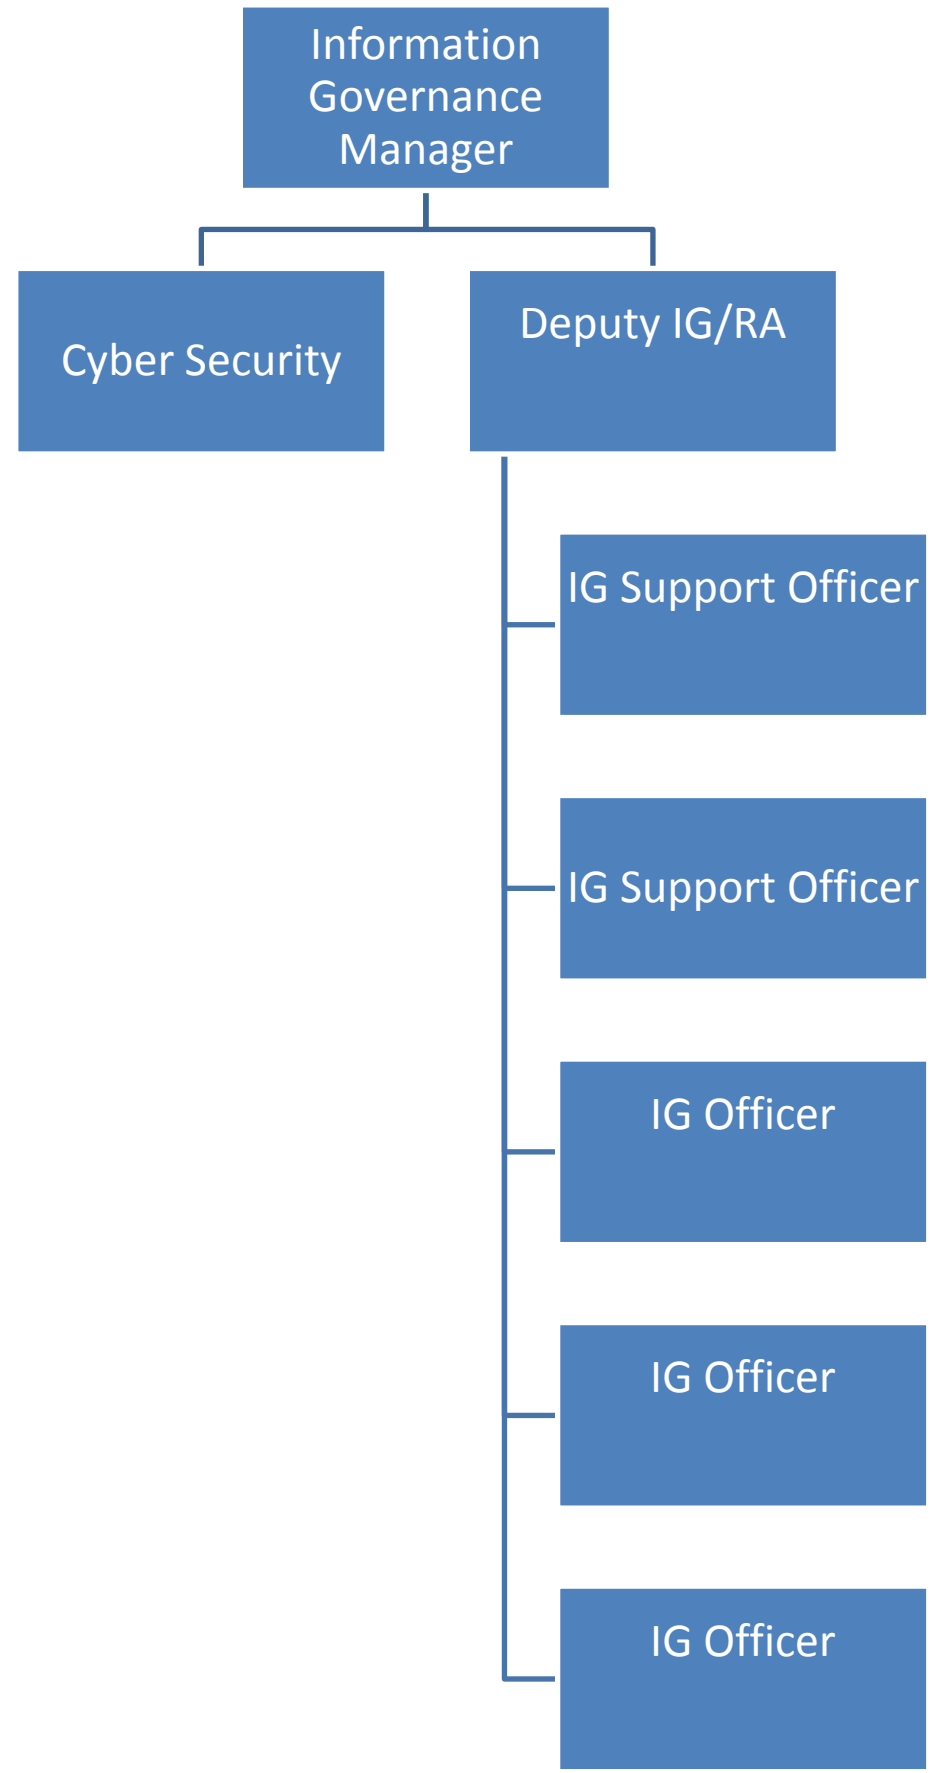

Any teal coloured boxes are 'shared roles' meaning that person will have more than one role.

Performance and Release

Performance and
Release Manager

Procedure
manager

Technical Architect

Technical Architect

Technical Project
Manager

Technical Projects
Manager - Clinical