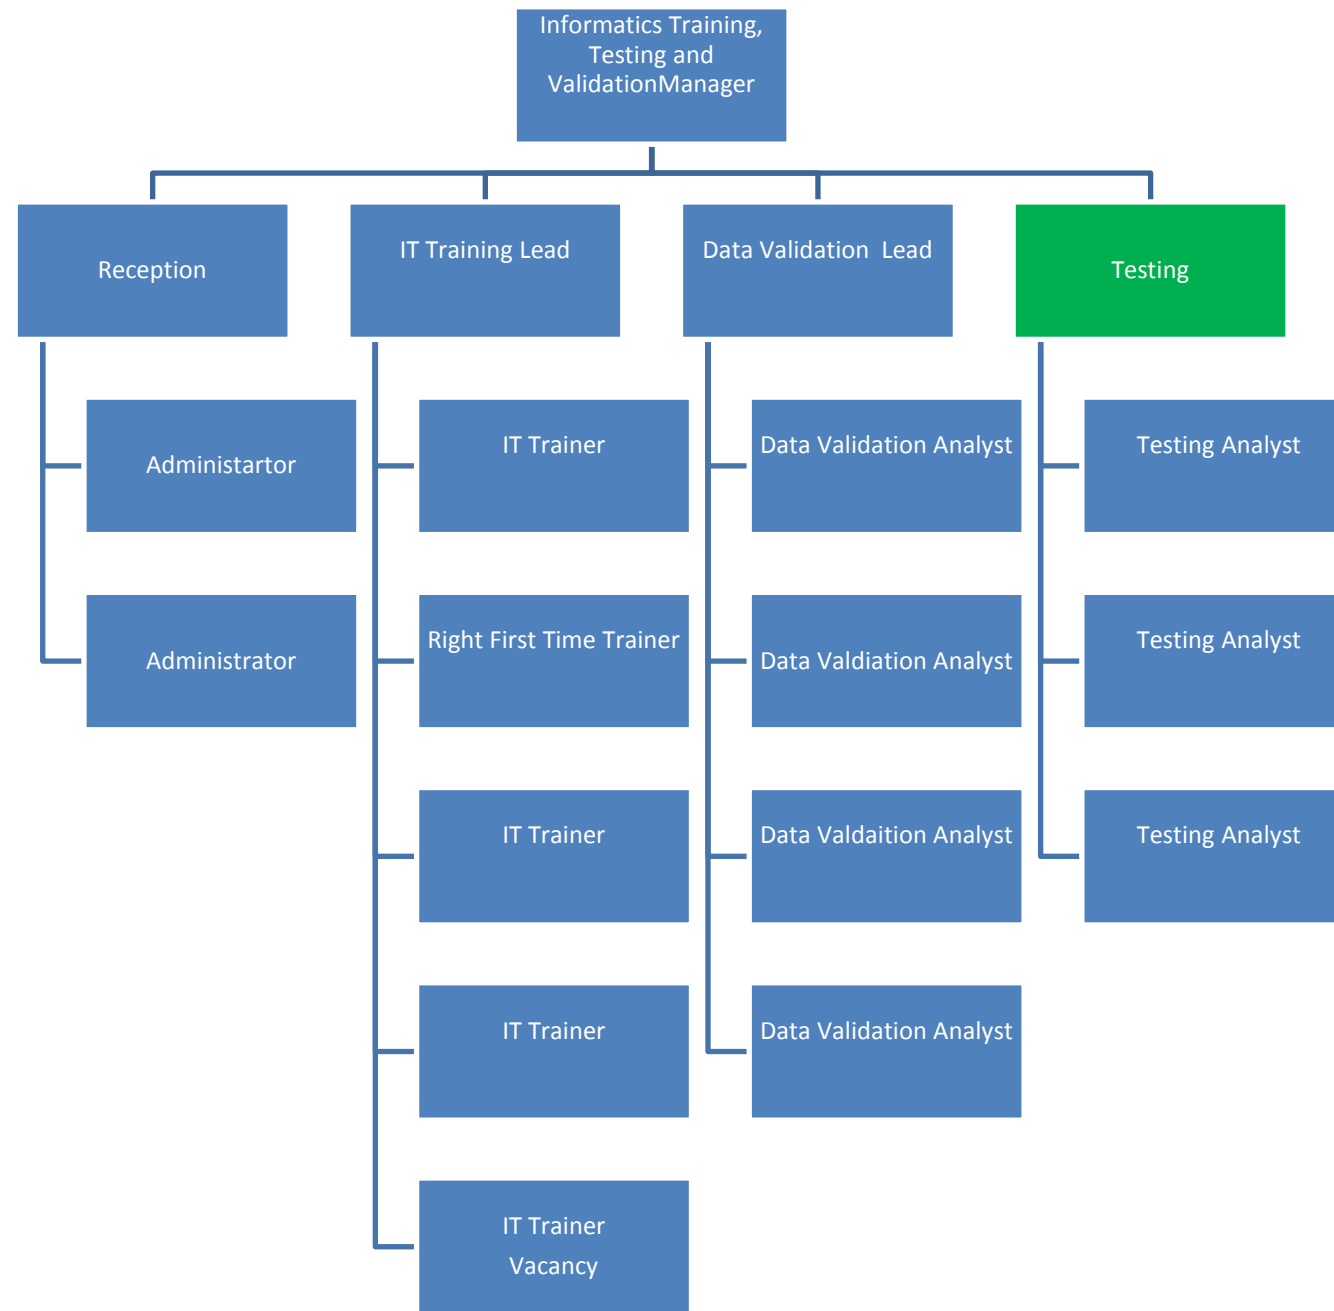

Any teal coloured boxes are 'shared roles' meaning that person will have more than one role.

Performance and Release

Performance and
Release Manager

Procedure
manager

Technical Architect

Technical Architect

Technical Project
Manager

Technical Projects
Manager - Clinical