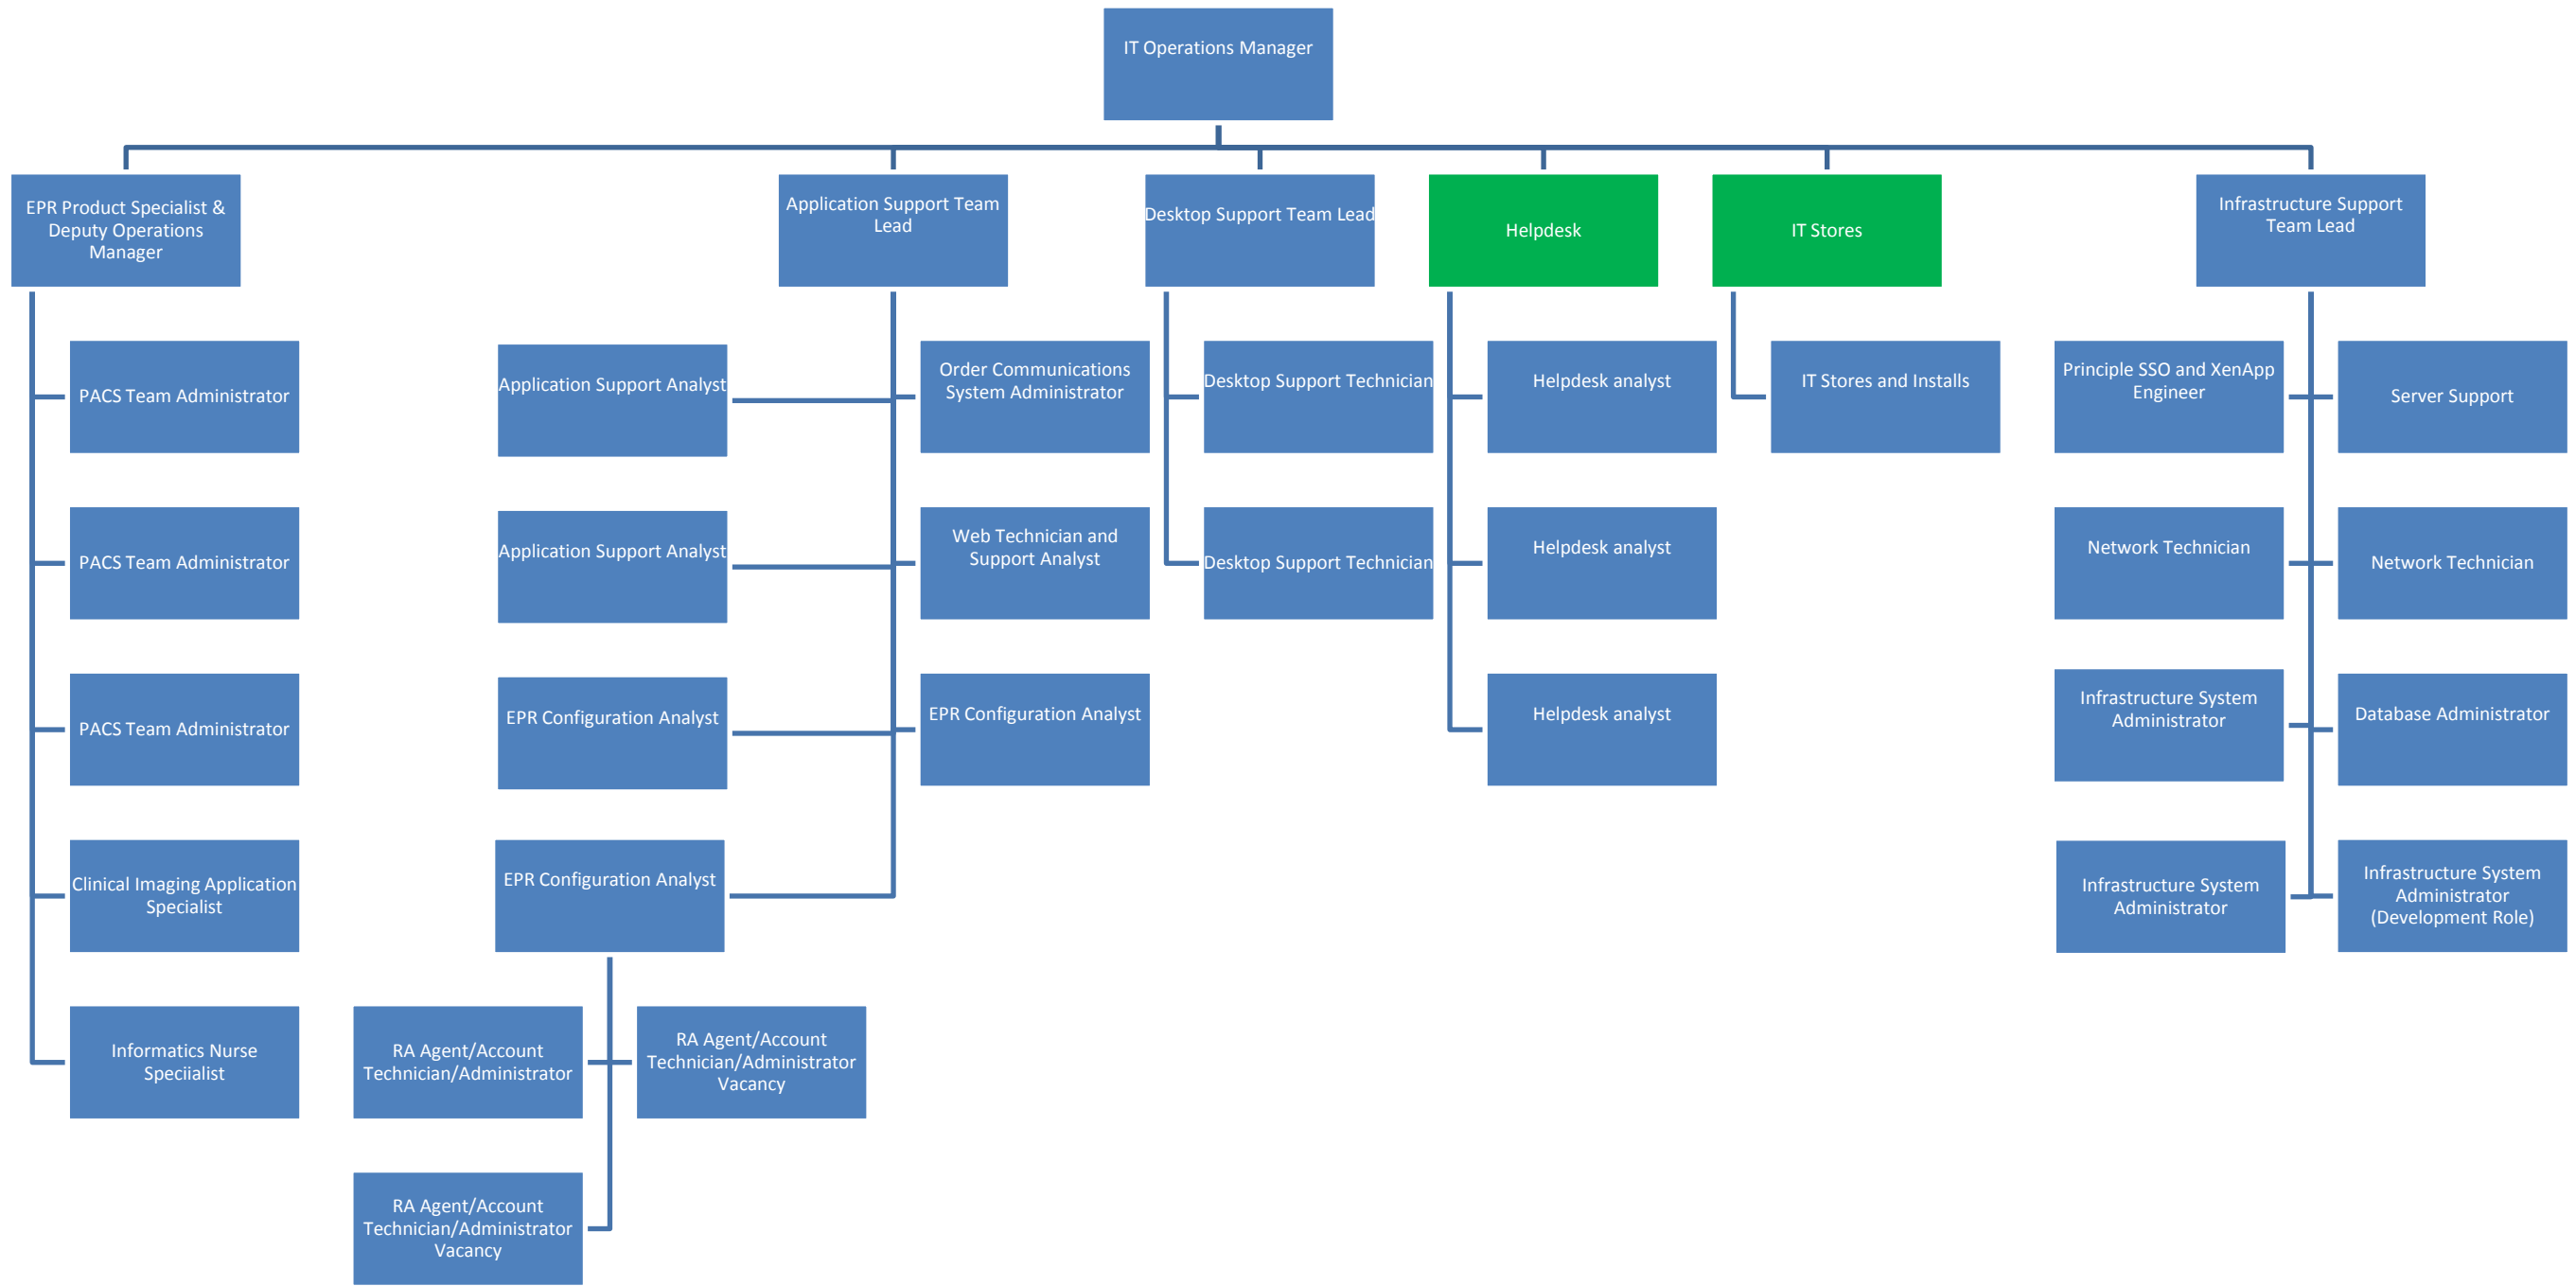

Any teal coloured boxes are 'shared roles' meaning that person will have more than one role.

Performance and Release

Performance and
Release Manager

Procedure
manager

Technical Architect

Technical Architect

Technical Project
Manager

Technical Projects
Manager - Clinical