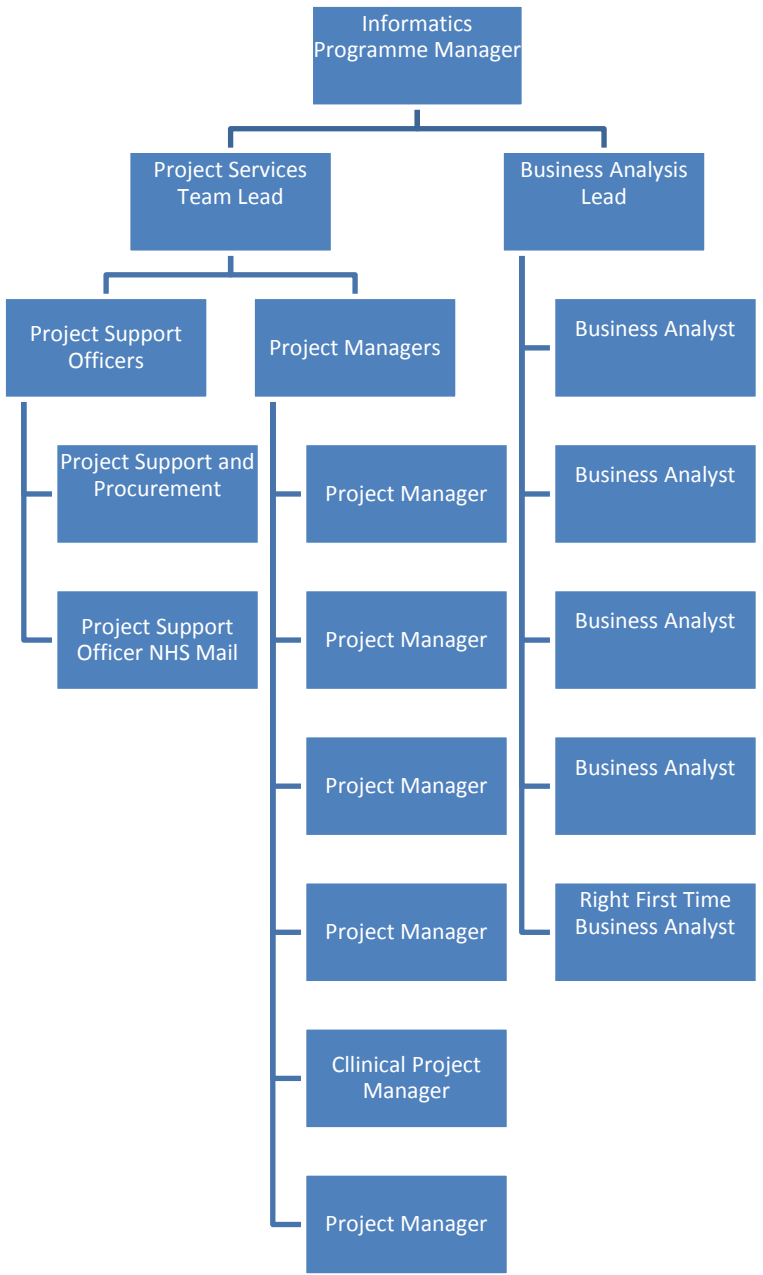

Any teal coloured boxes are 'shared roles' meaning that person will have more than one role.

Performance and Release

Performance and
Release Manager

Procedure
manager

Technical Architect

Technical Architect

Technical Project
Manager

Technical Projects
Manager - Clinical