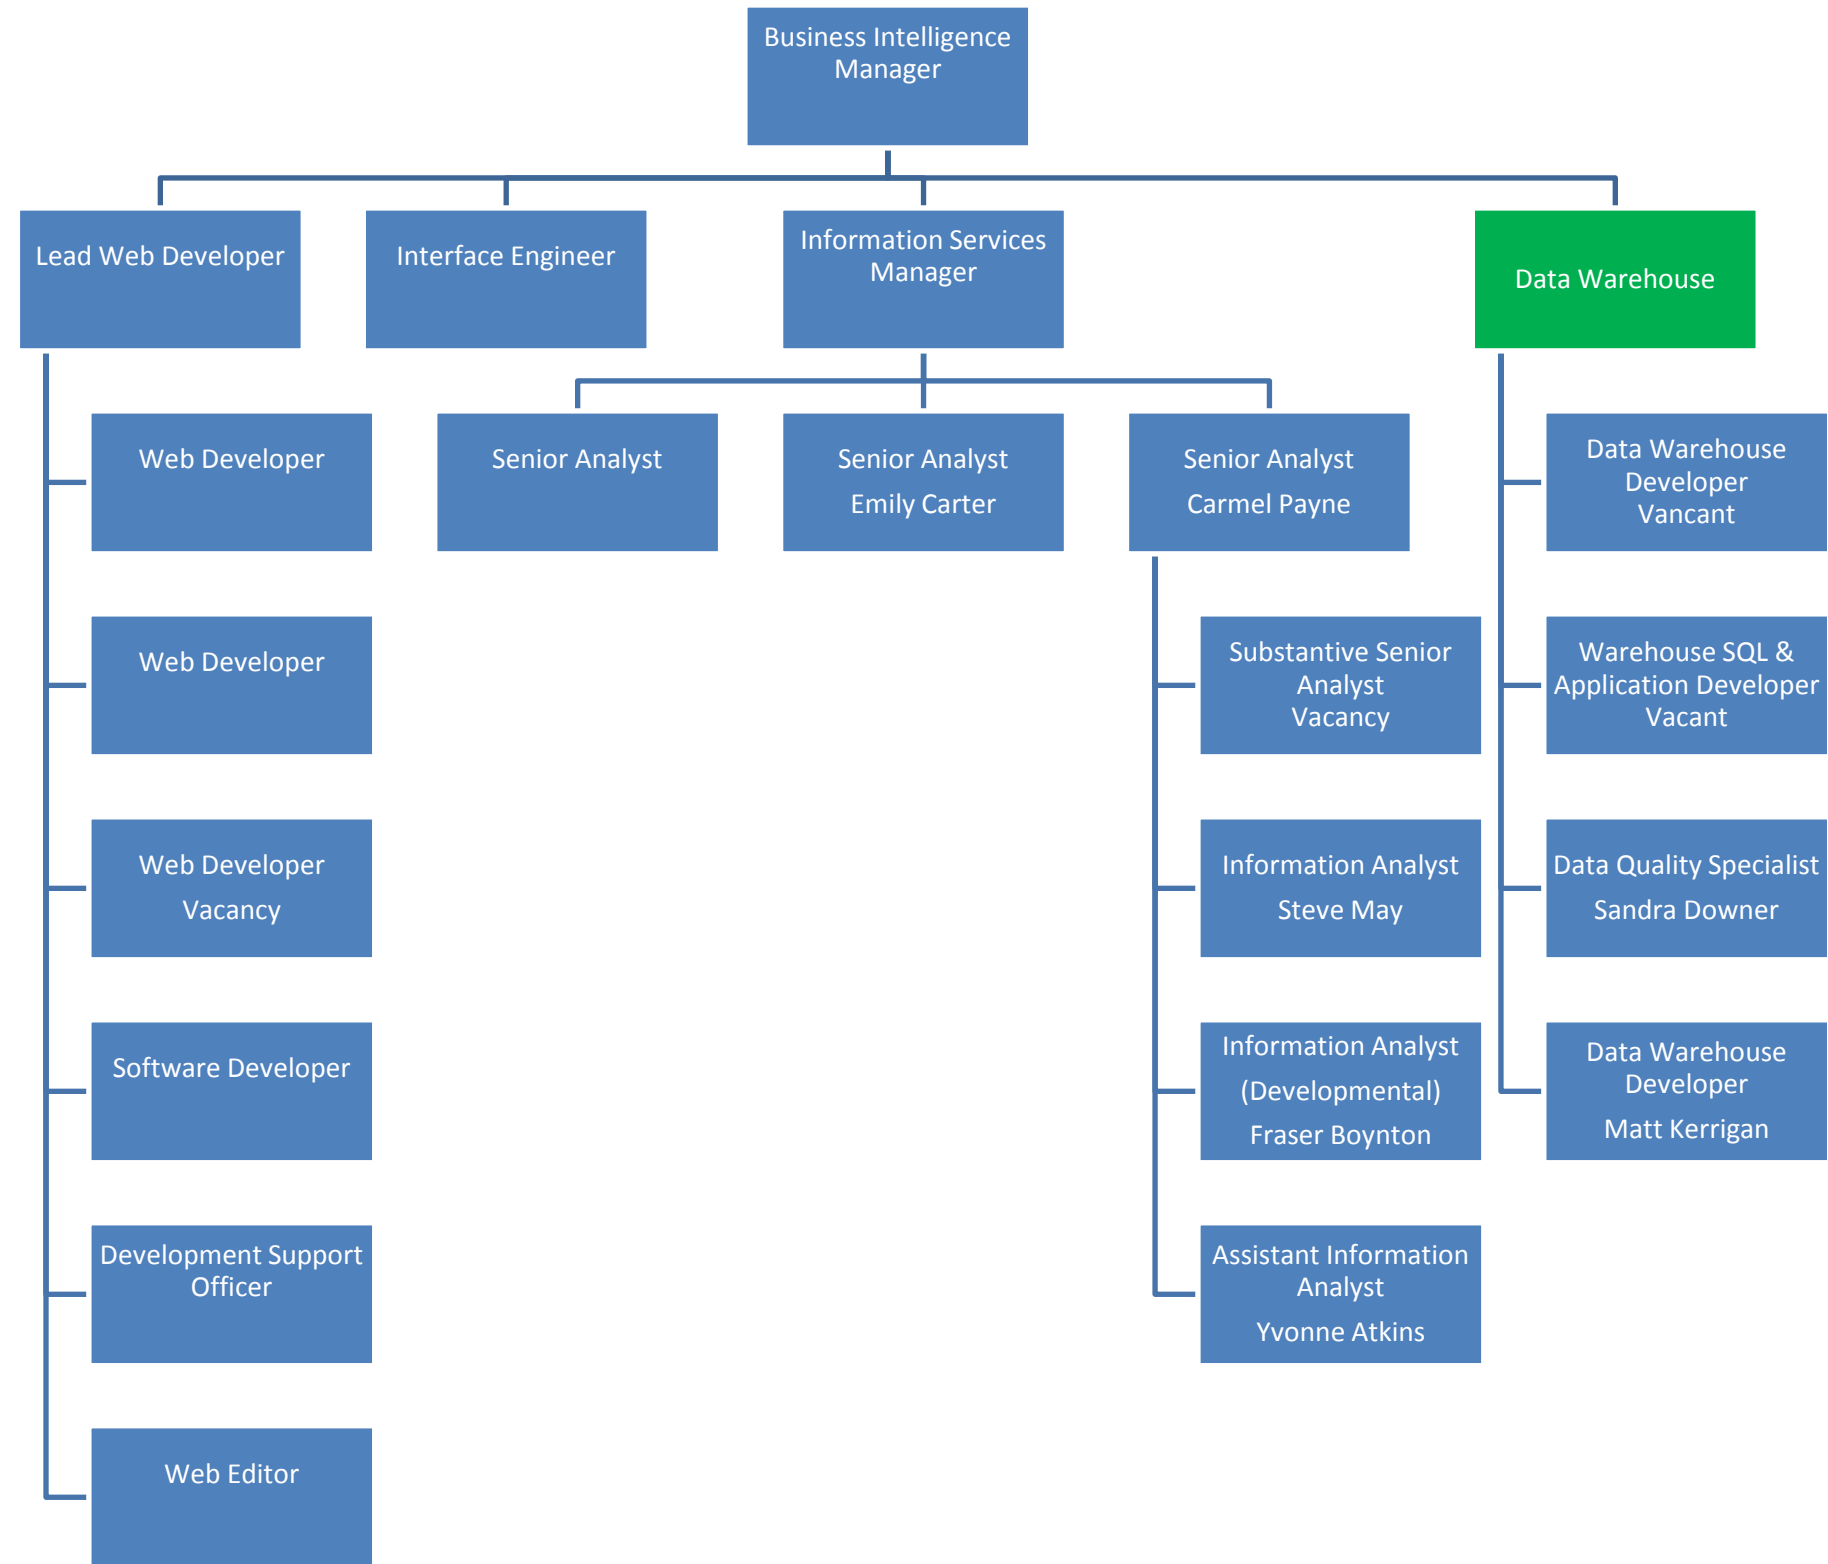

Any teal coloured boxes are 'shared roles' meaning that person will have more than one role.

Performance and Release

Performance and
Release Manager

Procedure
manager

Technical Architect

Technical Architect

Technical Project
Manager

Technical Projects
Manager - Clinical