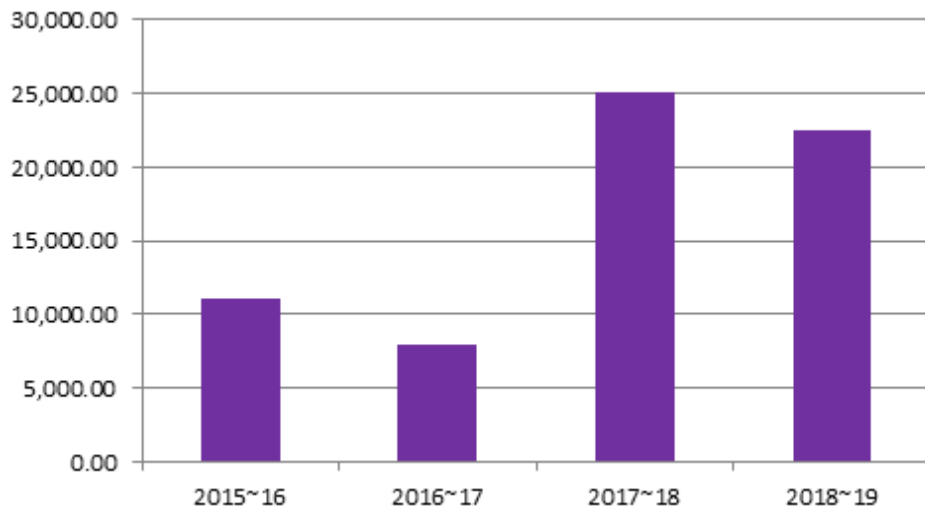

Translation costs FOI 5265

1. Face to face

Face to Face Translation

2015~16	£11154.70
2016~17	£7972.42
2017~18	£25064.00
2018~19	£22481.10

2. British Sign Language

BSL

2015~16	9103.25
2016~17	8374.3
2017~18	6838.10
2018~19	8401.60

For the year 2014-15 we only have the total spend and are unable to break this down

2014-15 - £29,000