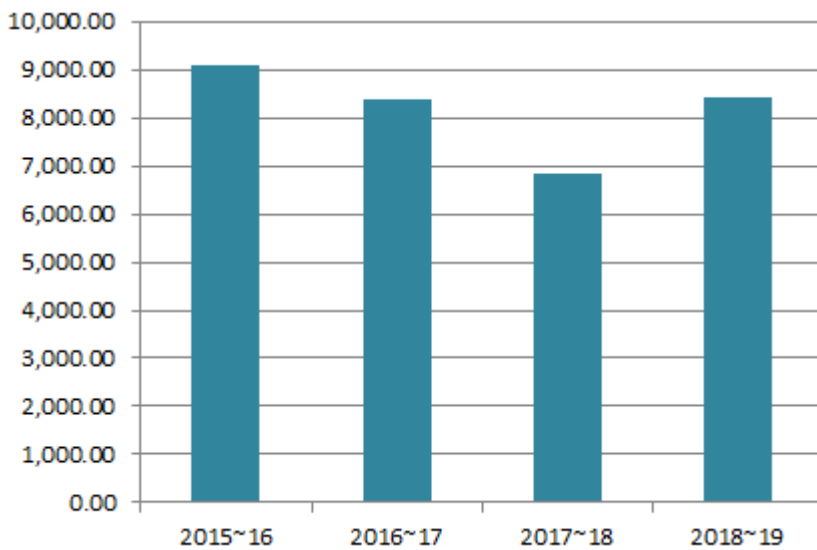

Translation costs FOI 5265

1. Face to face

Face to Face Translation

2015~16	£11154.70
2016~17	£7972.42
2017~18	£25064.00
2018~19	£22481.10

2. British Sign Language

BSL

2015~16	9103.25
2016~17	8374.3
2017~18	6838.10
2018~19	8401.60

For the year 2014-15 we only have the total spend and are unable to break this down

2014-15 - £29,000